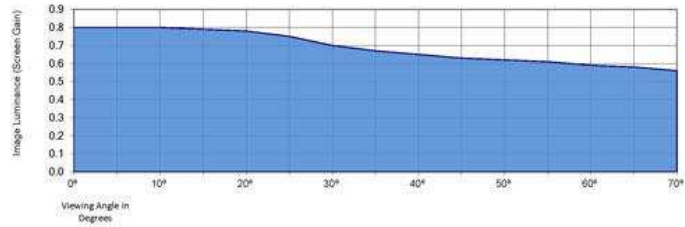

Glass Rear Projection

- StarGlas 60
- StarGlas 100
- AeroGlas 70

Tiburon G2

The perfect balance between the widest possible viewing cone and the best possible viewing conditions. For applications without proper light control. The shade of gray is held super tight to spectral neutrality, no shift in color of any type.

- Material color: Gray
- Gain 0.8
- Half gain viewing angle: 80 degrees
- Super smooth surface
- Extremely durable
- Washable and mildew resistant
- Flame retardant
- Available in fixed frame and electric roll down applications
- Greenguard™ Certified