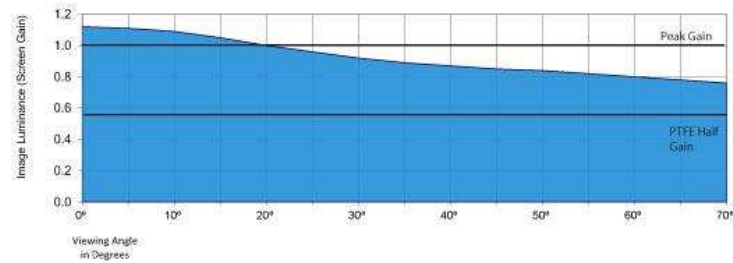

Glass Rear Projection

- StarGlas 60
- StarGlas 100
- AeroGlas 70

Neve

The perfect balance between the widest possible viewing cone and the best possible viewing conditions... Ideally suited for applications where lighting can be controlled.

- Material color: White
- Gain 1.1
- Half gain viewing angle: 80+degrees
- Super smooth surface
- Extremely durable
- Washable and mildew resistant
- Flame retardant
- Available in fixed frame and electric roll down applications
- Greenguard™ Certified