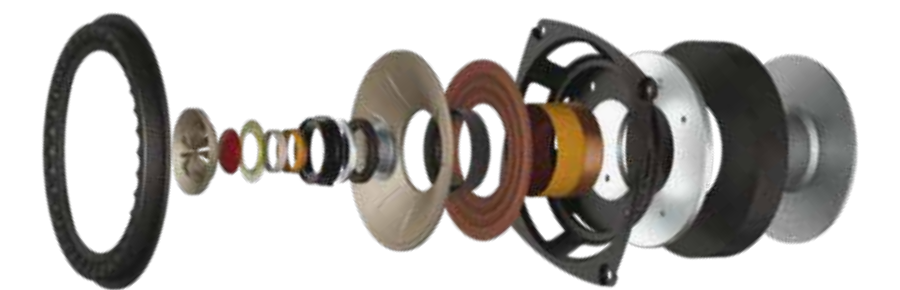

Architectural Speakers

OBSESSED WITH HIGH RESOLUTION
KEF

OBSESSED WITH HIGH RESOLUTION

Every KEF speaker, large or small, epitomises the seamless integration of innovative engineering and outstanding design.

INSTALLED SUBWOOFERS

EXTREME HOME THEATRE

EXTREMELY LOW PROFILE

FEATURES AND TECHNOLOGIES

Whatever your budget, you'll find that the clarity, depth and sheer realism of the sound you experience with KEF architectural speakers is enhanced by technologies found nowhere else.

Special Grill Treatment - The powder coated grille has a unique plating process to ensure long life and corrosion resistance even in humid and marine conditions.

HIDE YOUR SPEAKERS, NOT YOUR SOUND

For music or movies, your installation needs to deliver the flawlessly accurate three-dimensional sound you'd expect from the best conventional speakers - startlingly clear and breathtakingly realistic. And that's exactly what our Ci range does.

UNI-Q®

KEF.COM

Scan to learn more

PH-GJ-BENTX-19