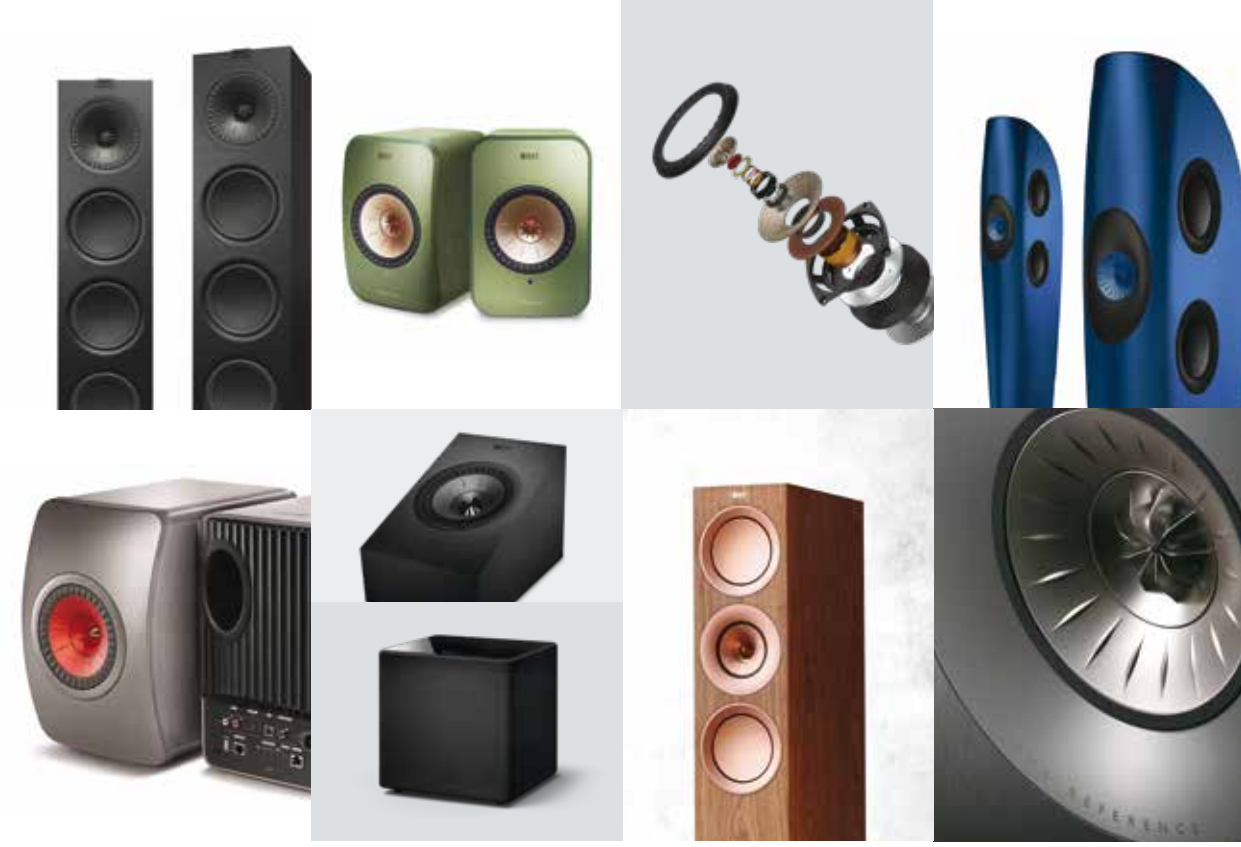

Architectural Speakers