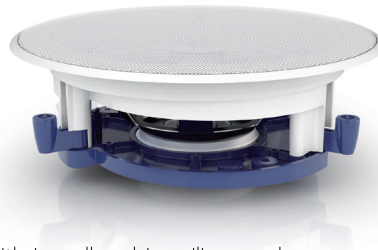

## KEF Architectural Speaker Accessory Reference Guide

Rough-in Frames (new construction brackets) are used with in-wall and in-ceiling speakers and are available for most models. Installed during the pre-wiring of a new construction installation, they allow the installer to reserve the space in the wall or ceiling and simplify cutting the perfect hole size.

Metal Rear Enclosures (back boxes) are available for most models of KEF Architectural Speaker. Installed during the pre-wiring of a new construction installation they provide a sealed enclosure for the loudspeaker and reduce sound transmission to the room behind the speaker.