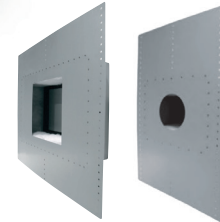

## KEF Architectural Speaker Accessory Reference Guide

Rough-in Frames (new construction brackets) are used with in-wall and in-ceiling speakers and are available for most models. Installed during the pre-wiring of a new construction installation, they allow the installer to reserve the space in the wall or ceiling and simplify cutting the perfect hole size.

Metal Rear Enclosures (back boxes) are available for most models of KEF Architectural Speaker. Installed during the pre-wiring of a new construction installation they provide a sealed enclosure for the loudspeaker and reduce sound transmission to the room behind the speaker.

## SPECIFICATIONS

Shape	Round	Round	Round	Round	Round	Rectangle	Rectangle
Size	Ci200R	Ci160R	Ci130R	Ci100R	Ci50R	Ci200L	Ci160L
Cut Out (mm)	Ø240mm	Ø196mm	Ø158mm	Ø118mm	Ø65mm**	334 x 238 mm	274 x 194 mm
Cut Out (in.)	Ø9.45in.	Ø7.71in.	Ø6.22in.	Ø4.65in.	Ø2.56in.**	13.15 x 9.37 in.	10.79 x 7.64 in.
Rough-in Frame	RIF200R	RIF160R	RIF130R	RIF100R	N/A	RIF200L	RIF160L
Rear Enclosure	RNC200R	RNC160R	RNC130R	RNC100R	Ci50CAN**	RNC200L	RNC160L
Speakers	Ci200TRb Ci200QR Ci200.2CR Ci200ER Ci160ST* Ci200RR-THX <sup>++</sup>	Ci160TR Ci160QR Ci160.2CR Ci160CRds Ci160ER Ci110FCT* Ci115QCT* Ci160RR-THX <sup>++</sup>	Ci130QR Ci130.2CR Ci130ER	Ci100.2QR <sup>+</sup>	Ci50R	Ci200QL	Ci160QL Ci160.2CL