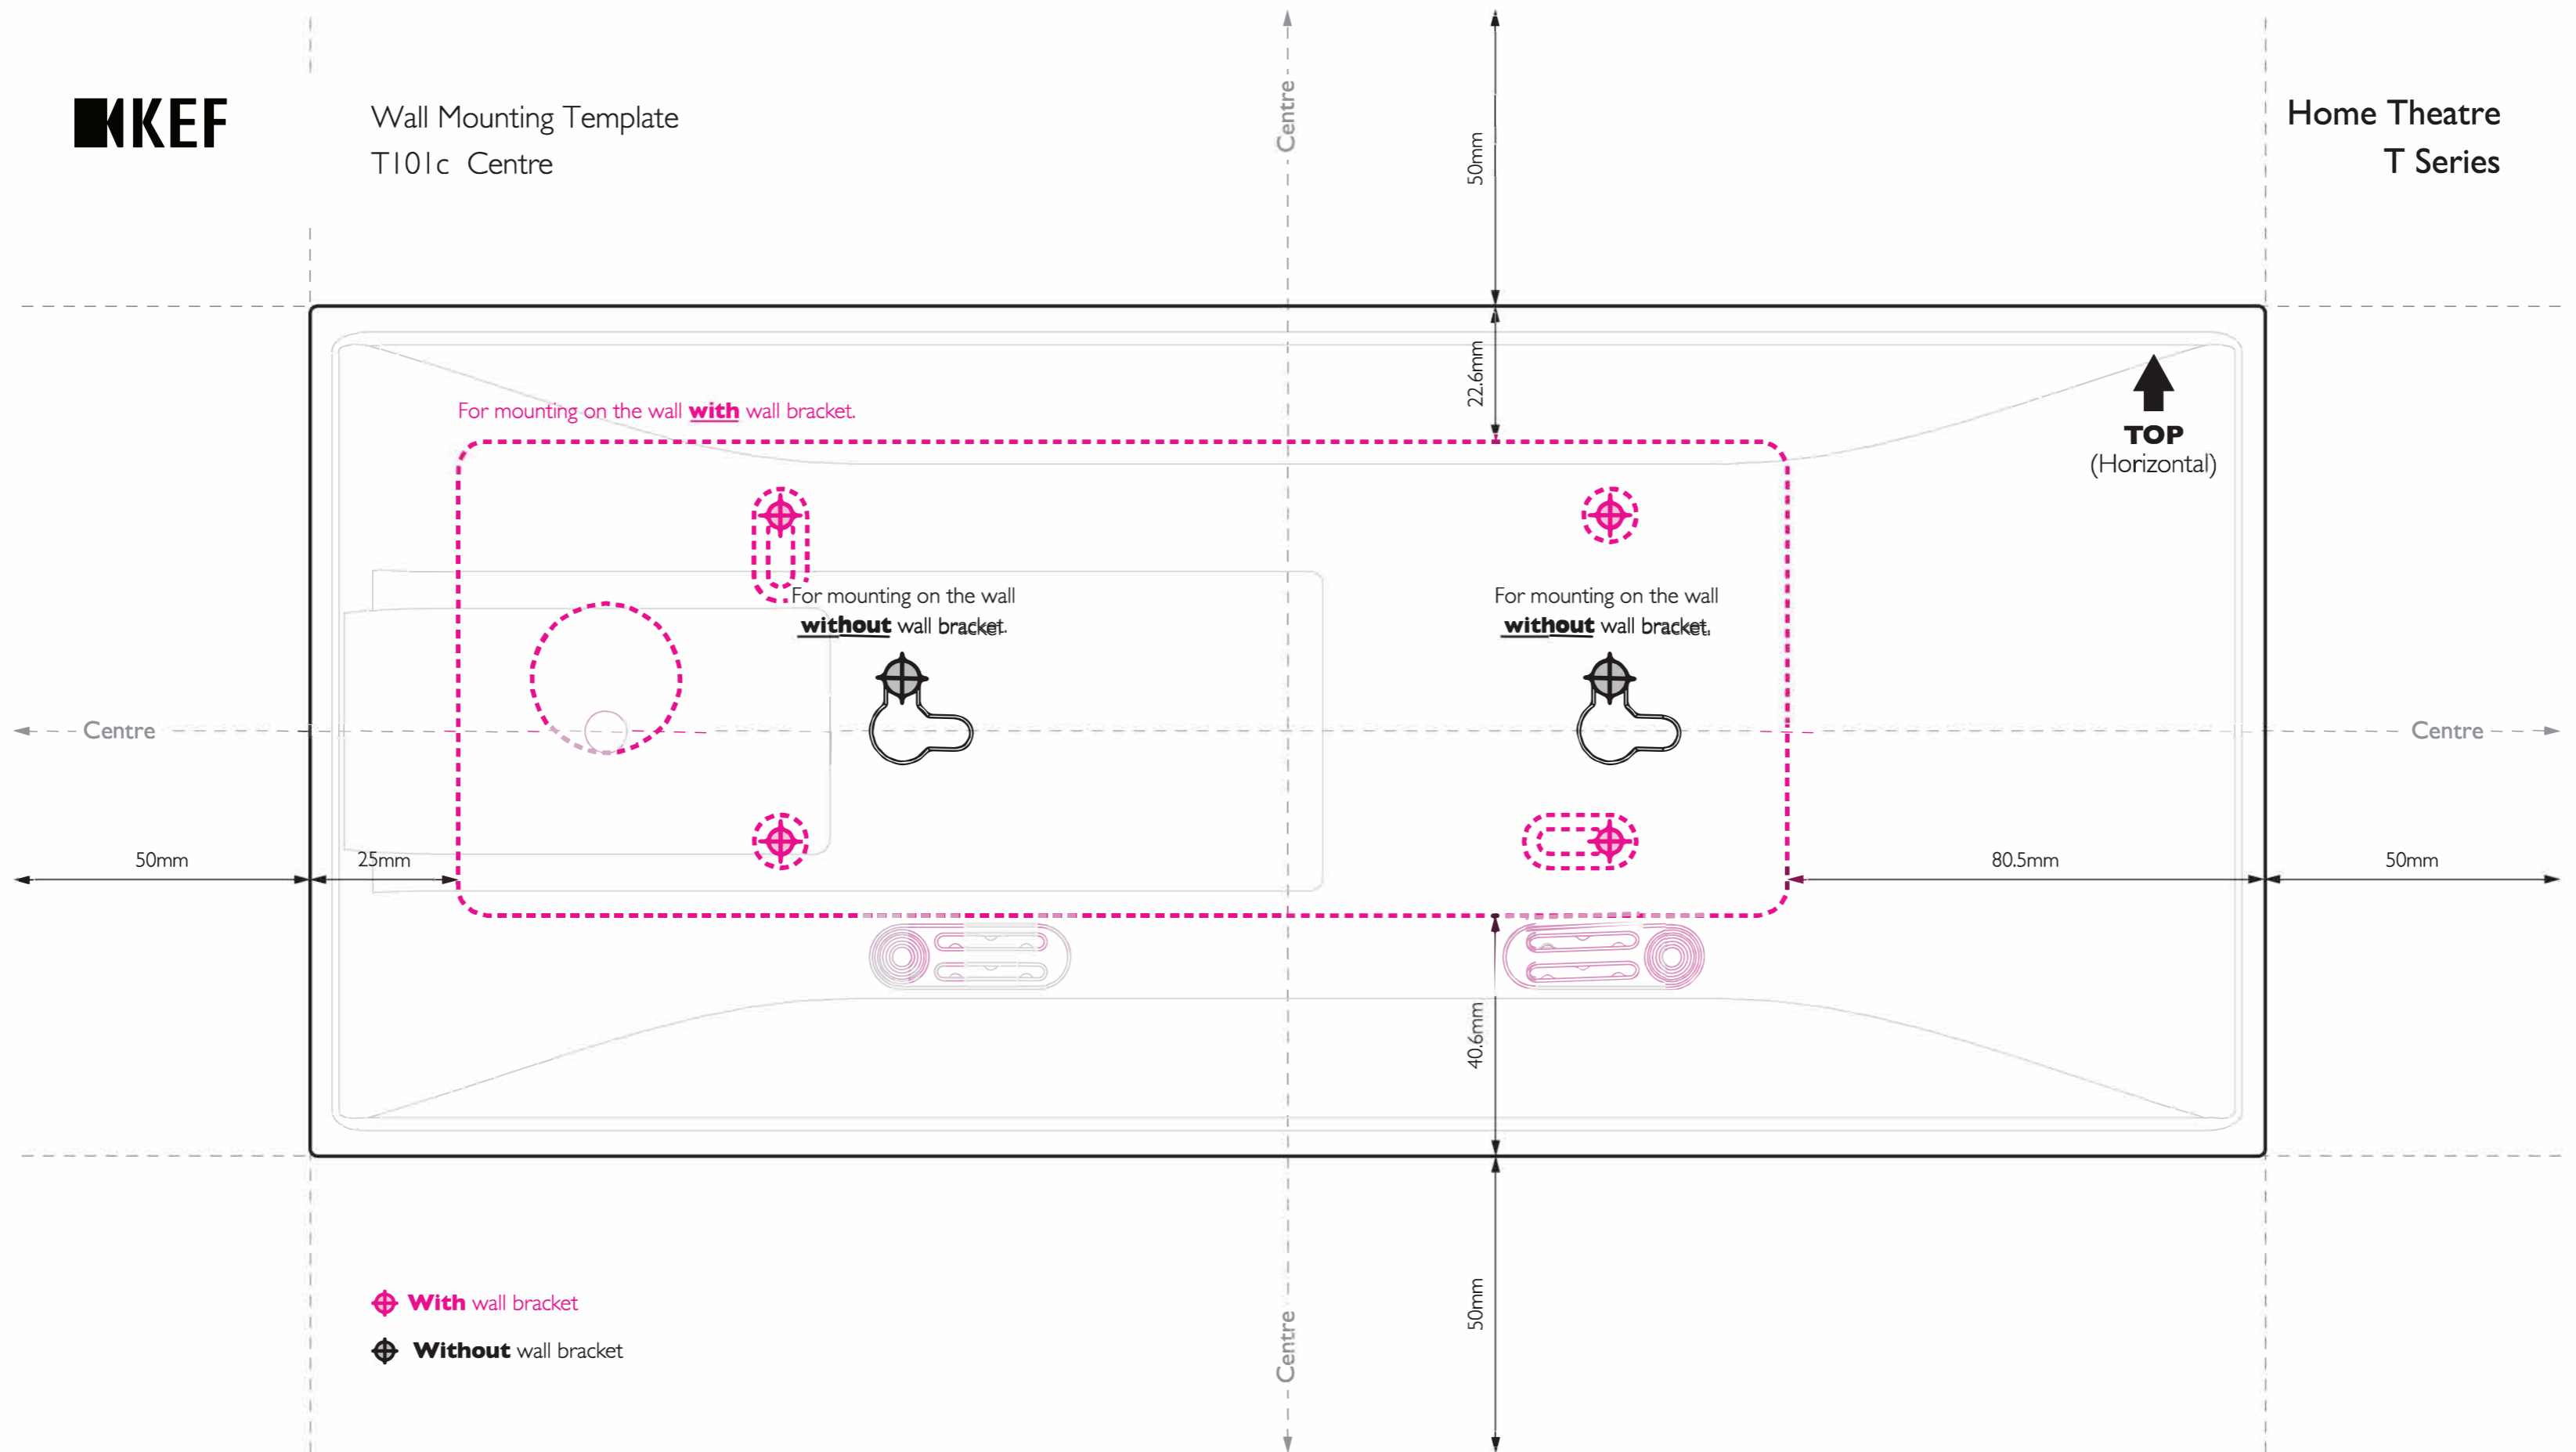

Wall Mounting Template
T101 Left & Right

Home Theatre
T Series

⊕ **With** wall bracket
⊕ **Without** wall bracket

Wall Mounting Template
T101c Centre

Home Theatre
T Series

⊕ With wall bracket
⊕ Without wall bracket

Wall Mounting Template
T301c Centre

Home Theatre
T Series

- ◆ With wall bracket
- ◆ Without wall bracket