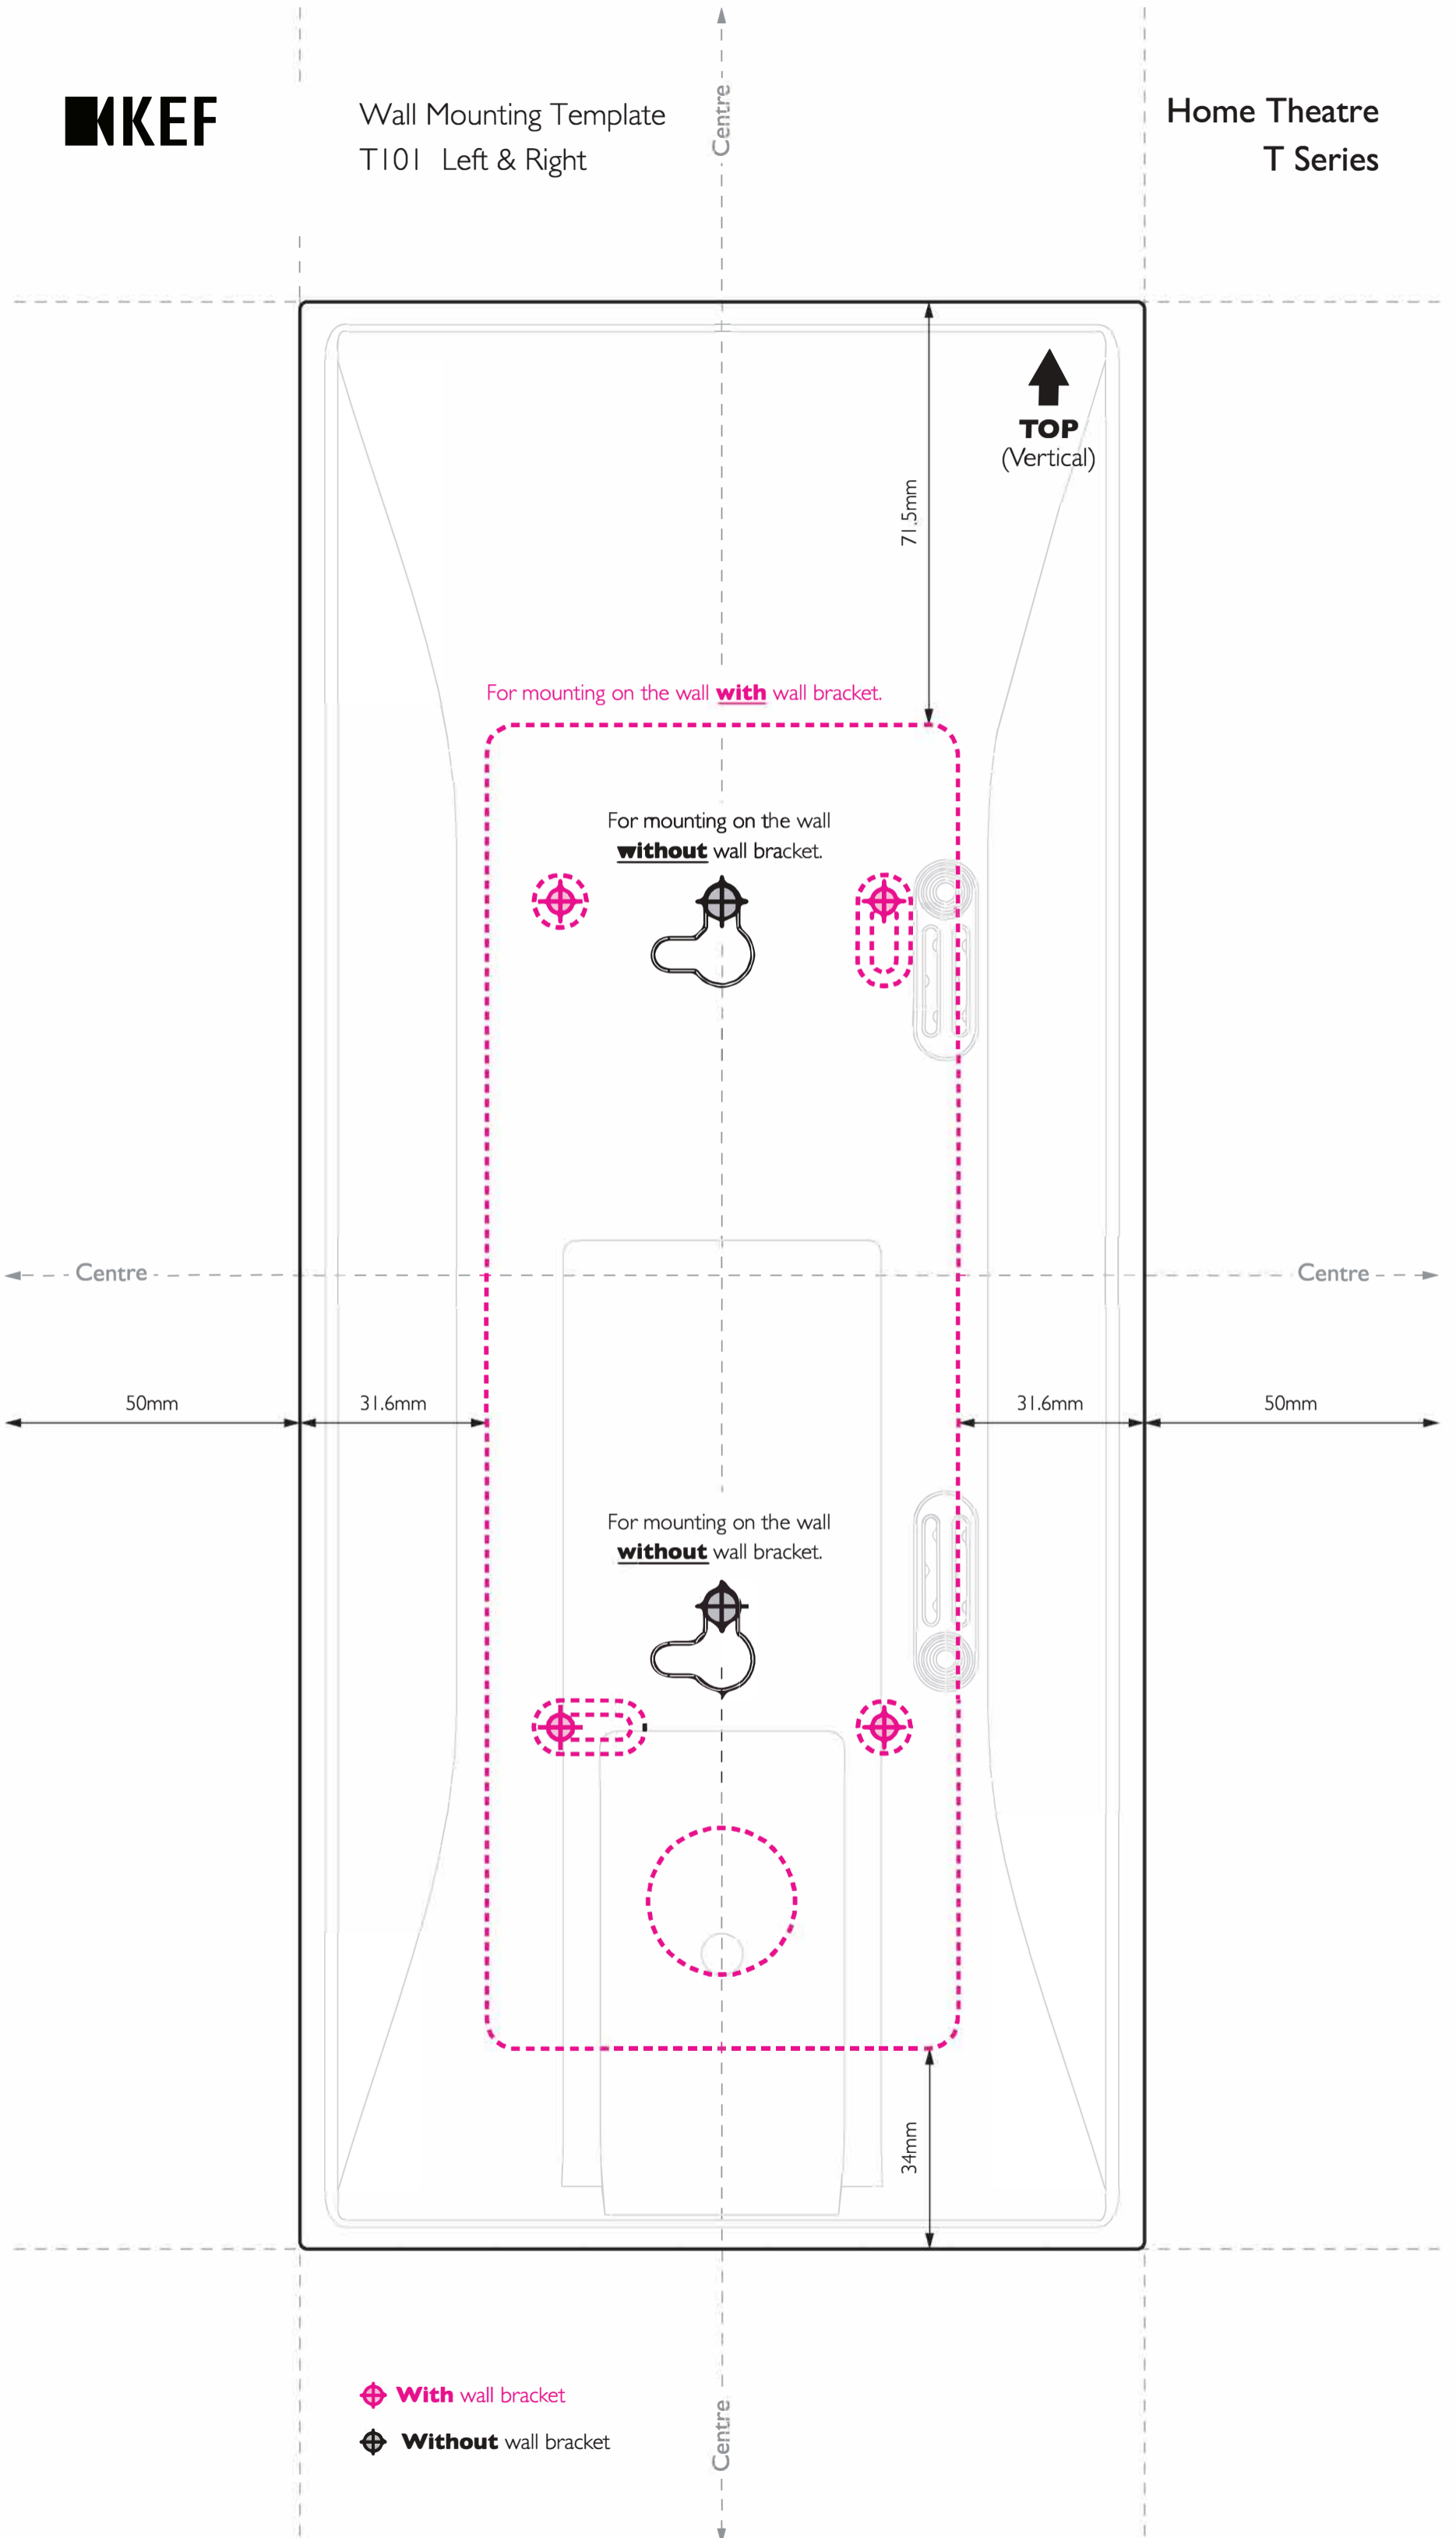

Wall Mounting Template
T101 Left & Right

Home Theatre
T Series

⊕ **With** wall bracket
⊕ **Without** wall bracket

Wall Mounting Template
T101c Centre

Home Theatre
T Series

⊕ With wall bracket
⊕ Without wall bracket

Wall Mounting Template
T301c Centre

Home Theatre
T Series

- ◆ With wall bracket
- ◆ Without wall bracket