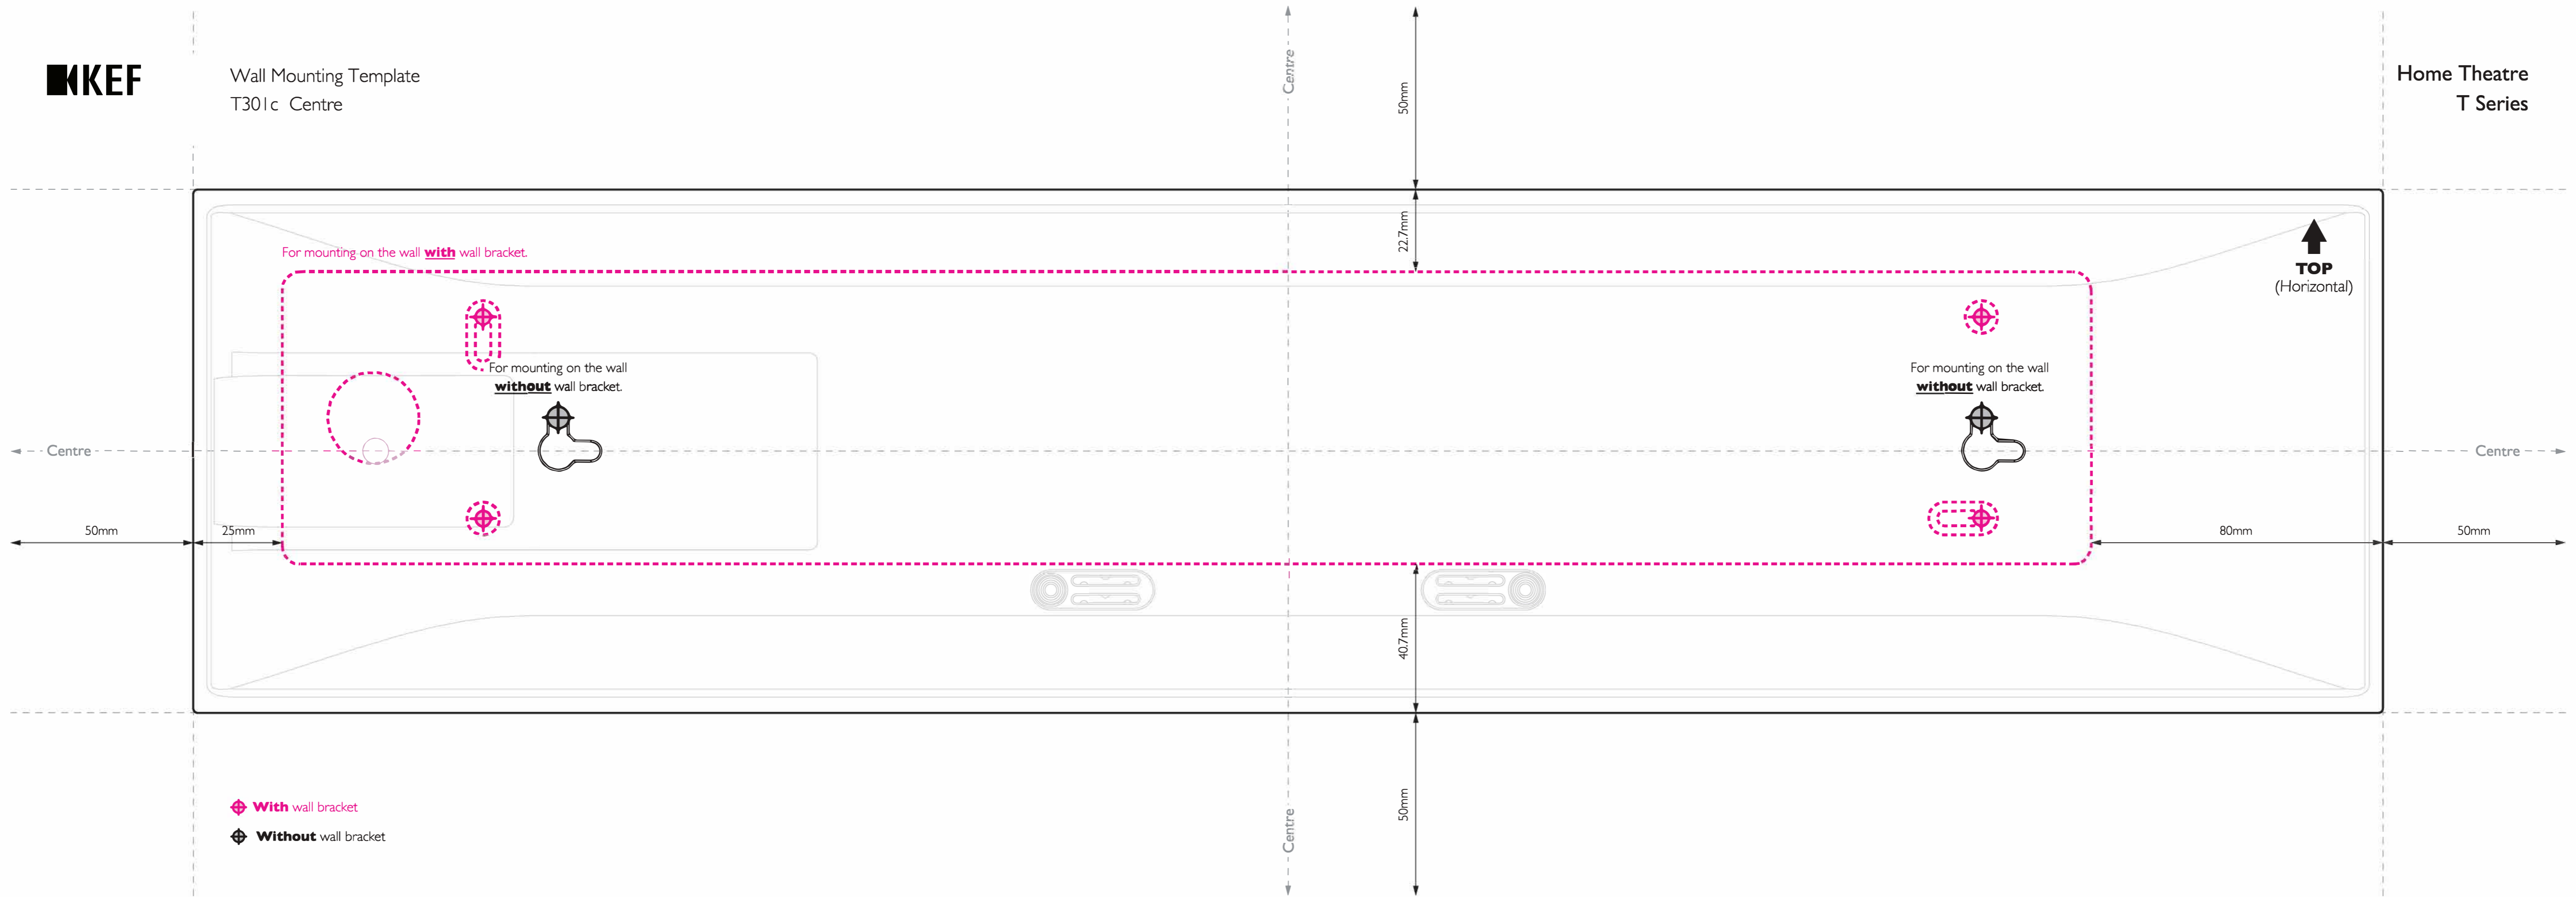

Wall Mounting Template
T101 Left & Right

Home Theatre
T Series

⊕ **With** wall bracket
⊕ **Without** wall bracket

Wall Mounting Template
T101c Centre

Home Theatre
T Series

⊕ With wall bracket
⊕ Without wall bracket

Wall Mounting Template
T301c Centre

Home Theatre
T Series

- ◆ With wall bracket
- ◆ Without wall bracket