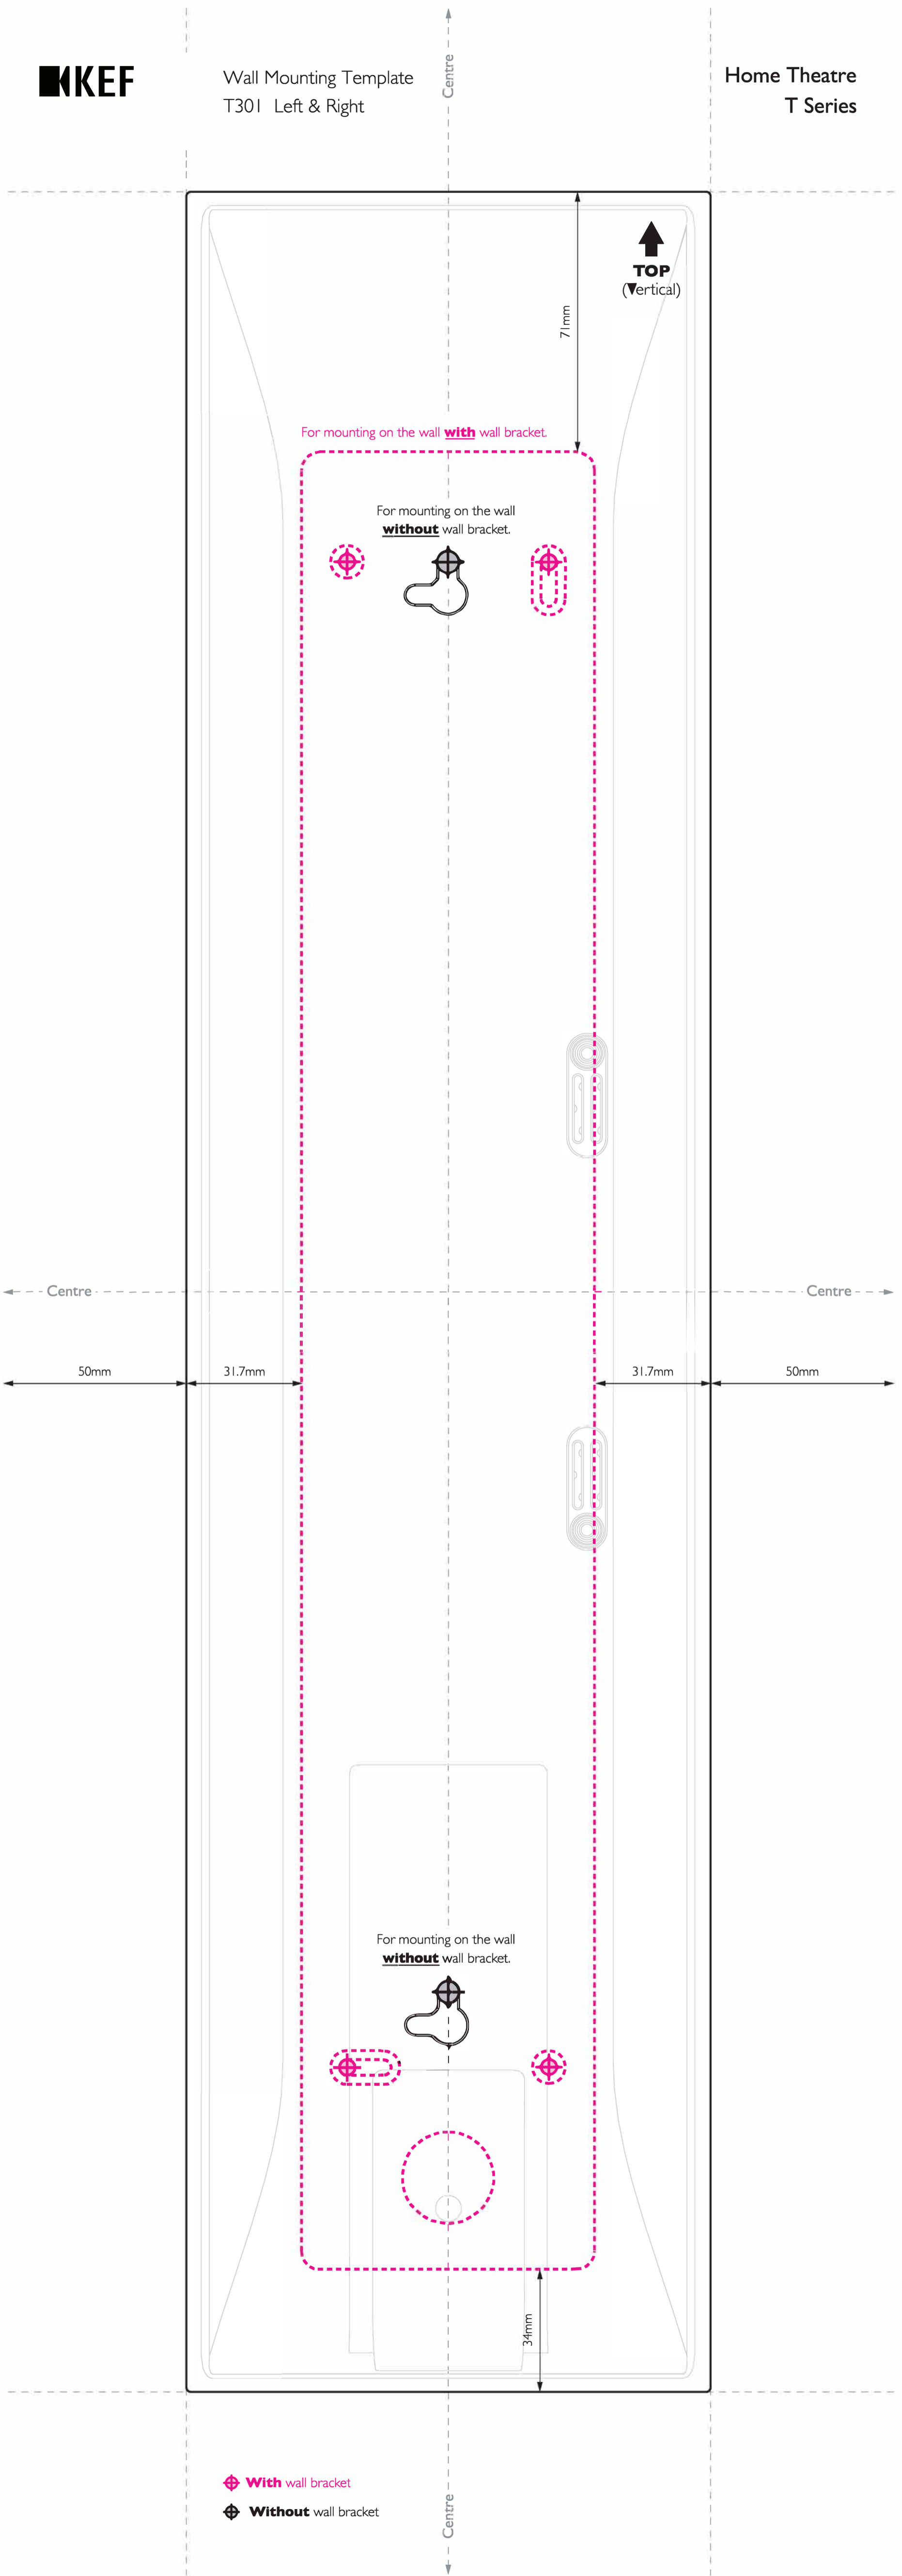

Wall Mounting Template
T101 Left & Right

Home Theatre
T Series

⊕ **With** wall bracket
⊕ **Without** wall bracket

Wall Mounting Template
T101c Centre

Home Theatre
T Series

⊕ With wall bracket
⊕ Without wall bracket

Wall Mounting Template
T301c Centre

Home Theatre
T Series

- ◆ With wall bracket
- ◆ Without wall bracket