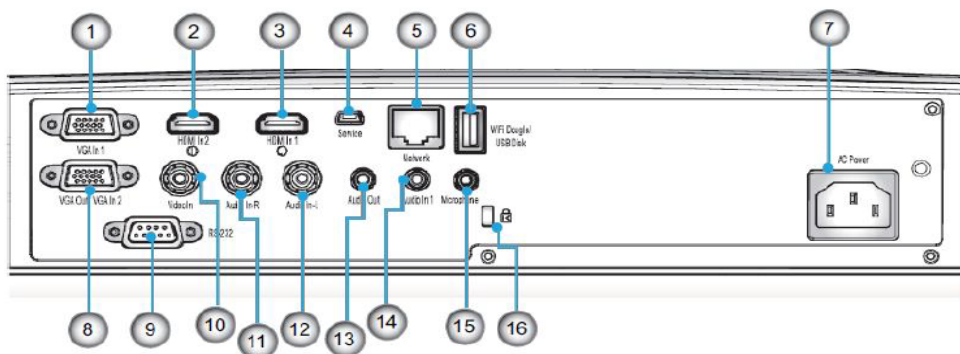

Projector specs for dnp LaserPanels

Type	DLP
DMD	0.65" 1080p S600, DMD + DDP4422
Resolution	1920 x 1080 (16:9)
Light Source	LASER Diode (23ea)
Brightness (ANSI)	3000 +/- 10%
Hours to 50% brightness	>20,000 hours in normal mode. >30,000 hours in eco mode
Contrast	1800:1 (Native) / 10,000:1 (APM)
Uniformity (JBMA)	Typ: 80%; Min: 70%
Lens	f/2.4
Throw Ratio	0.25:1
Speaker	10W x 1
Wireless	WiDi Gen5
3D	Yes
Interactivity*	IR camera + IR pens
Input I/O	VGA In X 2 (1 VGA In; 1 VGA In/Out selected by OSD) Audio In Jack X 1 Composite Video X 1 Composite Audio In (RCA) X 1 pair HDMI X 2 (One Support MHL 2.0) Microphone X 1 RS-232C X 1 Mini USB X 1 (for F/W upgrade or light curtain)
Output I/O	VGA Out X 1 (VGA In/Out selected by OSD) Audio Out Jack X 1
Multimedia, (AM8250)	RJ45 X 1 (Support Projector control, Web management , Video streaming) USB-A X 1 (support video streaming via optional WiFi dongle** or local playback)
LAN Control Only	LAN Control Only RJ45 X1 (Support Projector control , Web management)
Light Curtain Touch	Light Curtain Touch Interactive Jack X 1 (Connect to Light Curtain Module***)
Voltage	100-240 VAC 50/60 Hz, 3.5A
Maximum power use	335 W
Stand-by power use	< 0.5 W
Outer dimensions	382 x 310 x 126 mm
Weight	6 kg
Connection to mount	(4ea) 130 x 88 mm

*) Touch version only

**) Included in Touch version. Optional for standard version

***) Optional

1. VGA1-In/YPbPr Connector 2. HDMI2 Input Connector 3. HDMI1 Input Connector 4. USB Connector 5. RJ45 Connector 6. USB Type A Connector 7. Power Socket 8. VGA-Out/VGA2-In Connector	9. RS-232 Connector (9-pin DIN Type) 10. Composite Video Input Connector 11. Composite Audio Input (right) Connector 12. Composite Audio Input (left) Connector 13. Audio Output Connector (3.5mm mini Jack) 14. Audio Input Connector (3.5mm mini jack) 15. Audio Input Connector (microphone) 16. Kensington Lock Port