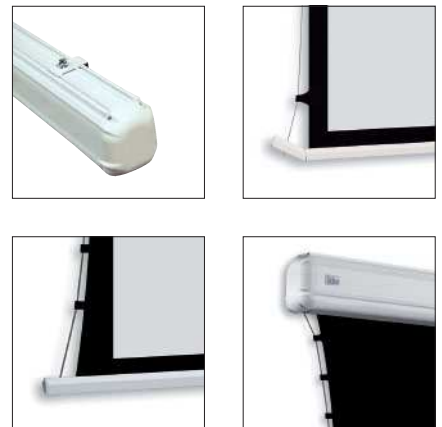

The unique style of the Elegance screen comes with two types of tensioning. The CTS (Constant Tension System) is equipped with two counterweights, hooked onto hinges placed at the ends of the screen base: these tension rigid cables threaded through the lateral eyelets, guaranteeing constant self-tensioning and a smooth, crease-free rolling, owing to the fact that the eyelets are positioned outside the screen's surface. The ideal solution for those who put technical performance first. But since aesthetics are important, there is also the classic system, in which the cables are elastic. Threaded through the eyelets, they create a lateral curve of the surface, which is useful to prevent the formation of creases, despite the presence of the eyelets (see page 8). In both cases the additional elements maintain the harmonious lines of the lateral sides and of the abutting base. Providing customized aesthetics and optimal planarity in one product.

**Create you own screen with the PSS:**

- > **personalized dimensions:** width and height
- > **roller type:** motorized or radio integrated
- > **case:** with standard or quick-installation case
- > **case color:** white, black or natural anodized grey
- > **projection surfaces:** ReferenceWhite, ReferenceGrey, VisionWhite, VisionWhitePro, and VisionAcoustik only with black border
- > **height of top:** from 5 to 45 cm
- > **projection surface drop:** front or rear
- > **side of command/motor:** right or left

**Standard accessories:**

- > kit with wall -or ceiling- mount brackets
- > unipolar selector switch
- > remote control (only for radio-integrated version)

**Optional accessories:**

- > receiver and RF remote control for motorized screen (3 modalities: basic, automatic and compatible with domotic systems)
- > receiver and infrared remote control
- > bracket extensions for screens up to 60 cm